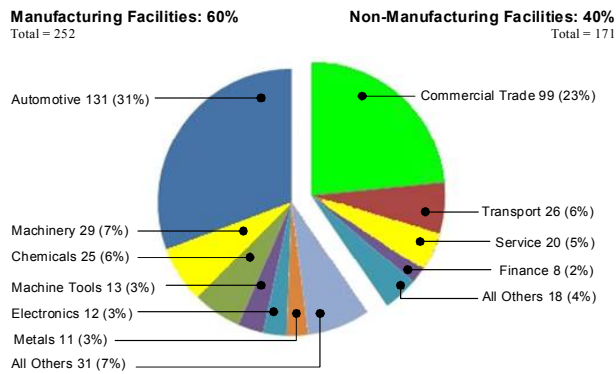

2012 Japanese Direct Investment Survey: Summary of Ohio Results (as of October 1, 2012)

The Consulate General of Japan in Detroit annually surveys Japanese-owned facilities and Japanese nationals in Ohio. As the 2012 data indicate, Japanese investment contributes significantly to the state economy.

FACILITIES

Japan ranks among the top foreign investors in Ohio with 423 facilities. The majority of Japanese facilities (252) operate in the manufacturing sector; 52% of manufacturing facilities are automotive-related. There are 99 facilities operating in the commercial trade sector, accounting for 23% of all facilities.

Figure 1: Japanese Facilities by Sector

EMPLOYMENT

Japanese facilities provide 65,690 jobs in Ohio, 98% of which are held by Ohioans.

Figure 2: Long-term Japanese Investment Trends

Year	Facilities	Total Employees	Employee Breakdown		Manufacturing Employees
			Japanese	Local	
2012	423	65,690	1,498	64,192	36,900
2011	426	57,768	1,427	56,341	32,815
2007	431	65,818	1,629	64,189	38,008
2002	426	66,729	1,694	65,035	38,072
Percent Change					
1 Year	-0.7%	13.7%	5.0%	13.9%	12.4%
5 Year	-1.9%	-0.2%	-8.0%	0.0%	-2.9%
10 Year	-0.7%	-1.6%	-11.6%	-1.3%	-3.1%

NOTE: Japanese facilities are defined as non-franchised operations with at least a 10% share of Japanese ownership. Past years' data are periodically revised.

GEOGRAPHIC DISTRIBUTION

Japanese investment is well-distributed across 61 of Ohio's 88 counties, and is concentrated in the central (Columbus area), southwest (Cincinnati area), and northeast (Cleveland area).